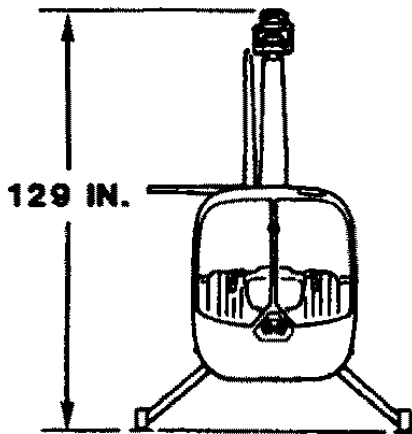

旋翼直径198英寸

总长459英寸

THREE VIEW OF R44 HELICOPTER

R44直升机的三维图