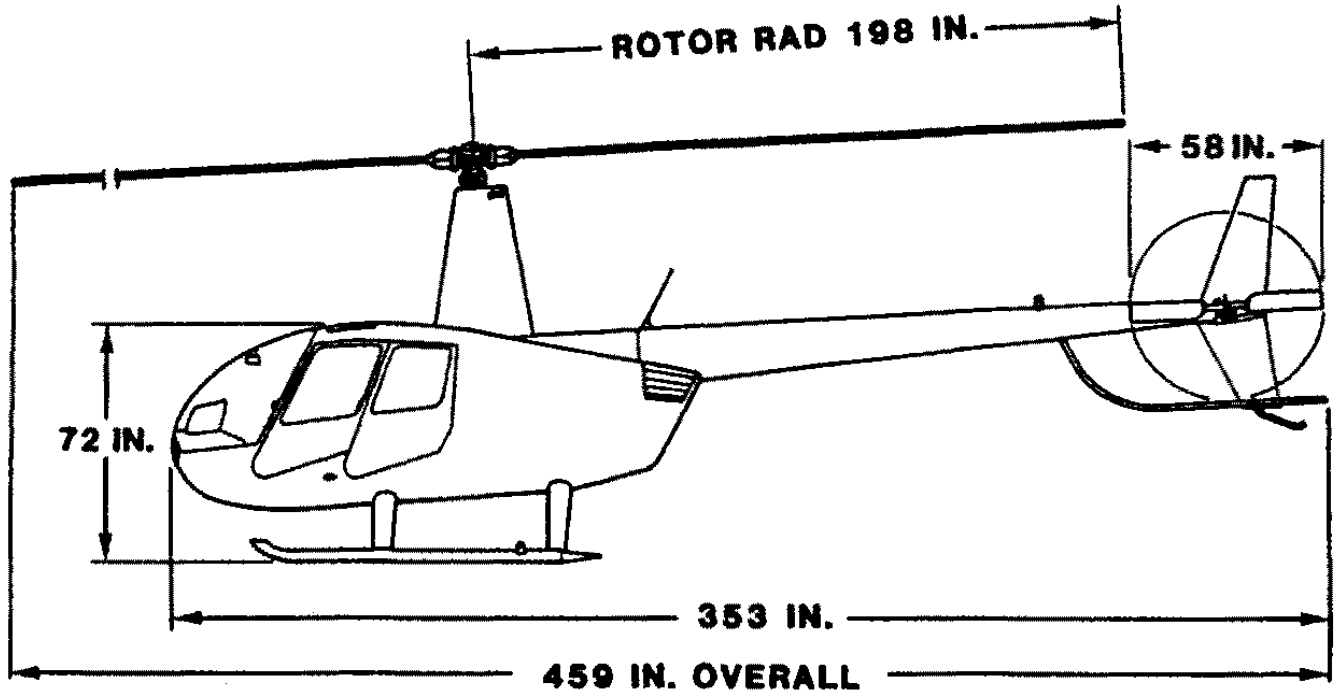

旋翼直径198英寸

总长459英寸

THREE VIEW OF R44 HELICOPTER

R44直升机的三维图